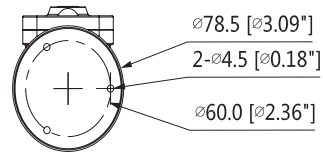

Construction

Casing	Plastic
Dimensions	Φ78.5mm×127.8mm(3.09" x5.03")
Net Weight	0.31Kg (0.68lb)
Gross Weight	0.45Kg (0.99lb)

Dimensions (mm/inch)

Ordering Information

Type	Part Number	Description
3MP Camera	DH-IPC-K35AP	3MP K Series PoE Network Camera, PAL
	DH-IPC-K35AN	3MP K Series PoE Network Camera, NTSC
	IPC-K35AP	3MP K Series PoE Network Camera, PAL
	IPC-K35AN	3MP K Series PoE Network Camera, NTSC